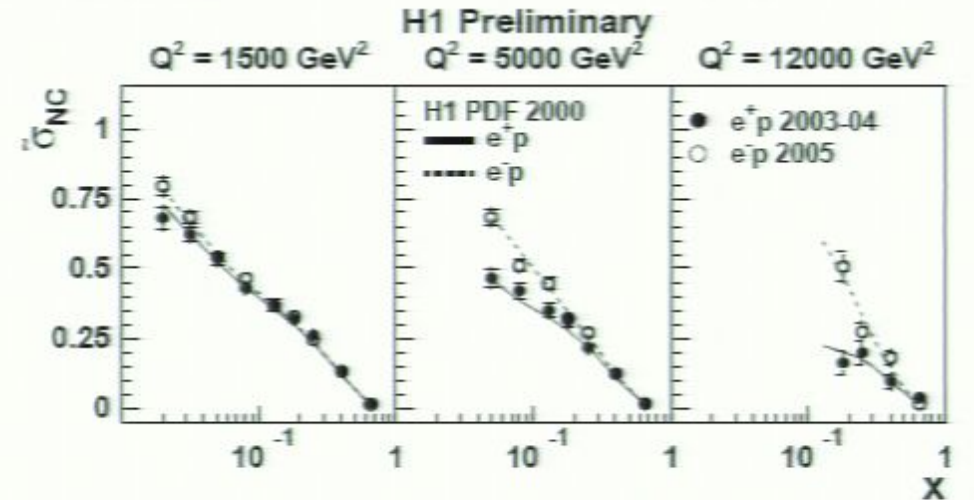

An example of the cross sections used for fits

■ Scaling violation

■ Low-x sea and gluons precisely determined

■ Able to extract $xF_3 \propto \sum (q - \bar{q})$