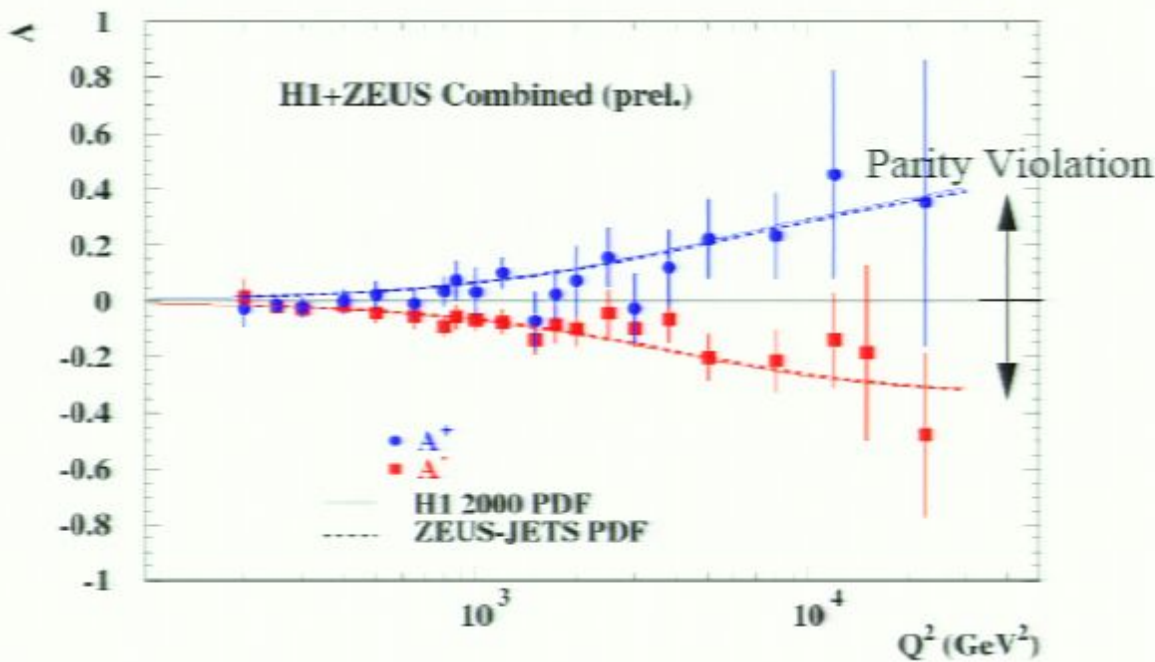

NC Polarisation Asymmetry

$$A^{\pm} = \frac{2}{P_R - P_L} \cdot \frac{\sigma^{\pm}(P_R) - \sigma^{\pm}(P_L)}{\sigma^{\pm}(P_R) + \sigma^{\pm}(P_L)}$$

- Observe $A^{\pm} \neq 0$
- First evidence of parity violation in NC $e^{\pm}p$ scattering at high Q^2 ($\sim 10^{-18}\text{m}$)