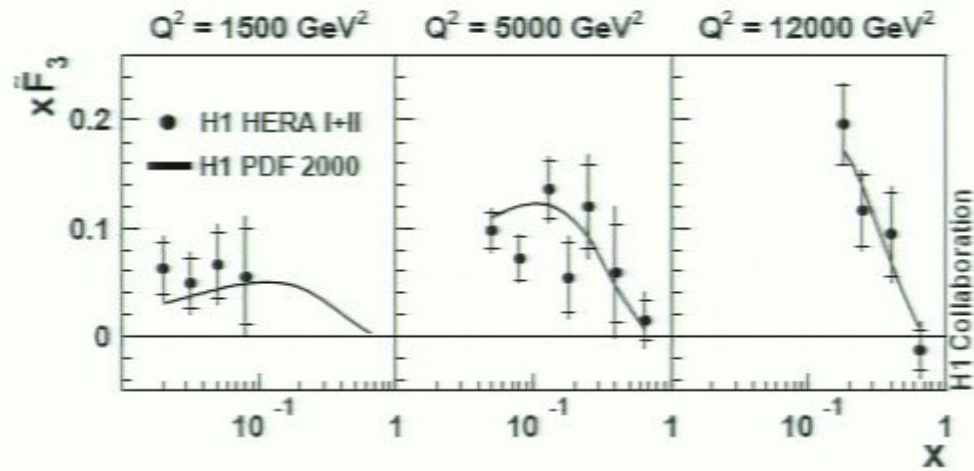

An example of the cross sections used for fits

■ Scaling violation

■ Low-x sea and gluons precisely determined

■ Able to extract $xF_3 \propto \sum (q - \bar{q})$