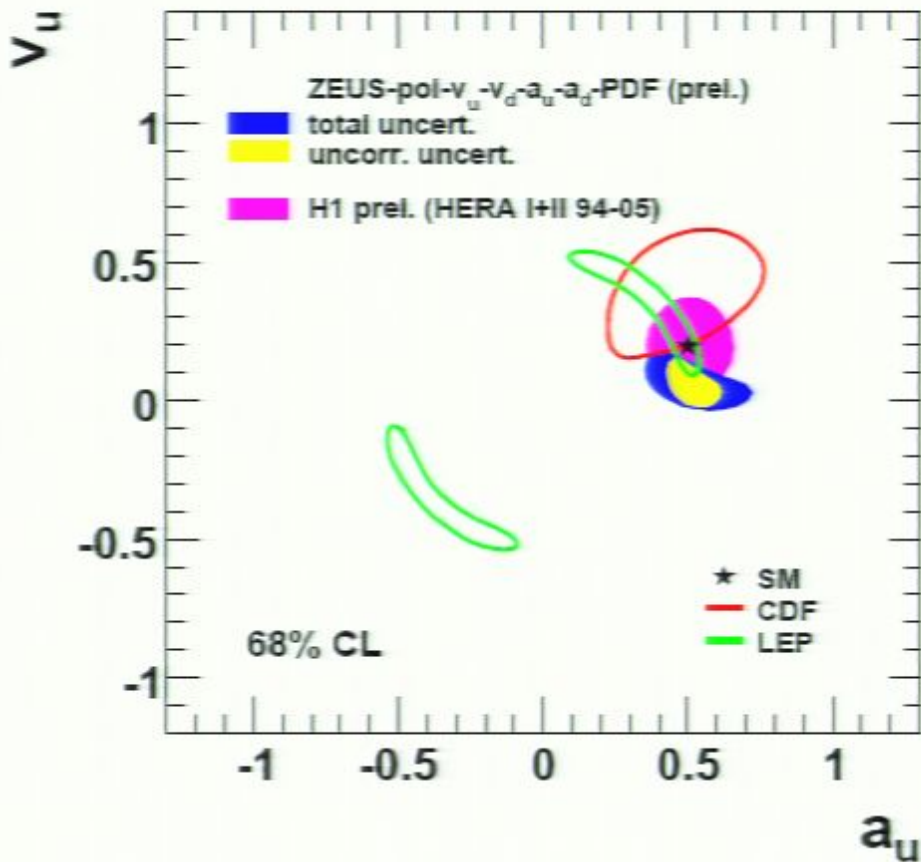

- Structure depends on resolution (Q^2)
- Quark density = Probability that a quark carries momentum fraction x
- Known as Parton Density Functions (PDFs)
- Extracted from fits to data (QCD fits)

HERA - LHC Kinematic Plane

LHC parton kinematics

- DGLAP QCD evolution provides Q^2 dependence but x dependence comes from data
- HERA covers a very important region for the LHC
- Reliable PDFs needed to describe the proton structure

An example of the cross sections used for fits

■ Scaling violation

■ Low-x sea and gluons precisely determined

■ Able to extract $xF_3 \propto \sum (q - \bar{q})$

H1 and ZEUS EW fits

$$F_{2,3} = F_{2,3}(v_e, a_e, v_q, a_q)$$

- Leave the light-quark couplings to the Z^0 free in fit
- Extract vector (v) and axial vector (a) couplings
- Competitive with Tevatron and LEP results

H1 and ZEUS PDF fits

- ZEUS-pol includes new polarised data
- Improved uncertainties