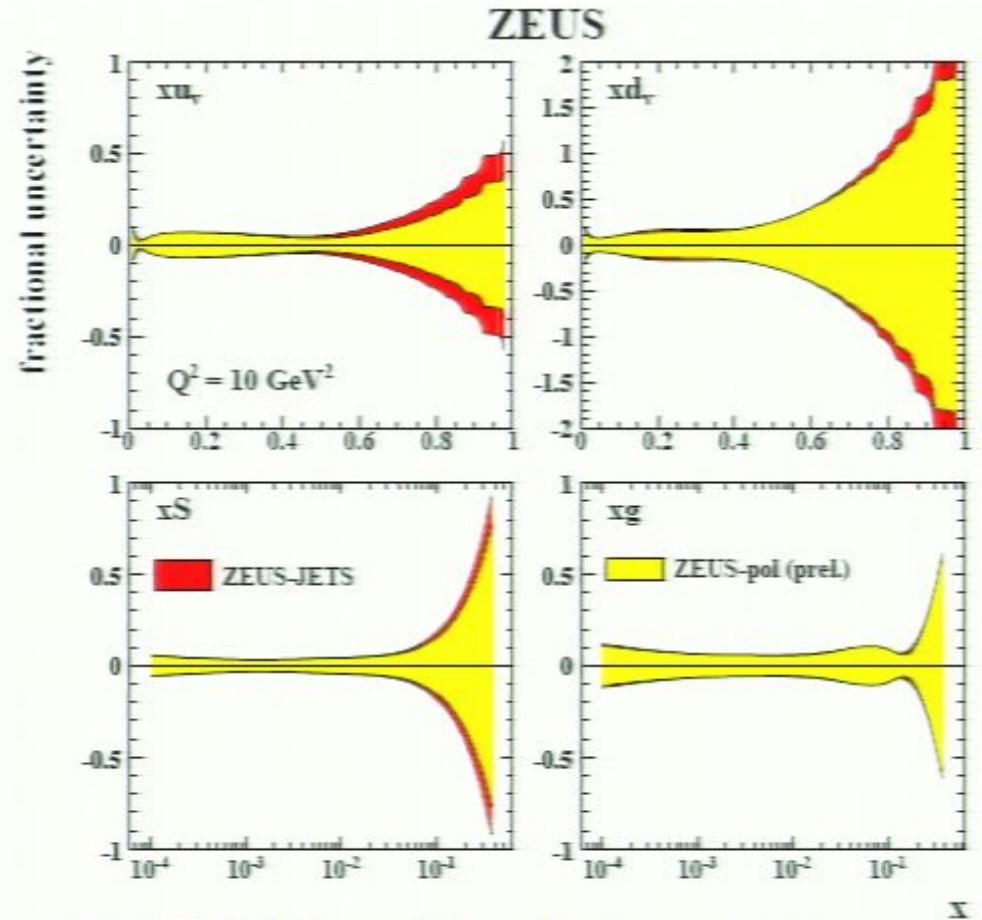

Title: High Q^2 physics at HERA

Date: Jun 05, 2008 02:45 PM

URL: <http://pirsa.org/08060105>

Abstract: Proton structure measurements at high Q^2 performed by the H1 and ZEUS collaborations at the HERA collider, are reviewed. Neutral and charged current deep inelastic scattering cross sections and structure functions are presented. The review also discusses improvements to the parton density measurements using jet cross section data and recent high Q^2 inclusive cross section measurements.

LHC parton kinematics

- DGLAP QCD evolution provides Q^2 dependence but x dependence comes from data
- HERA covers a very important region for the LHC
- Reliable PDFs needed to describe the proton structure

An example of the cross sections used for fits

■ Scaling violation

■ Low-x sea and gluons precisely determined

■ Able to extract $xF_3 \propto \sum (q - \bar{q})$

H1 and ZEUS EW fits

$$F_{2,3} = F_{2,3}(v_e, a_e, v_q, a_q)$$

- Leave the light-quark couplings to the Z^0 free in fit
- Extract vector (v) and axial vector (a) couplings
- Competitive with Tevatron and LEP results

H1 and ZEUS PDF fits

- ZEUS-pol includes new polarised data
- Improved uncertainties