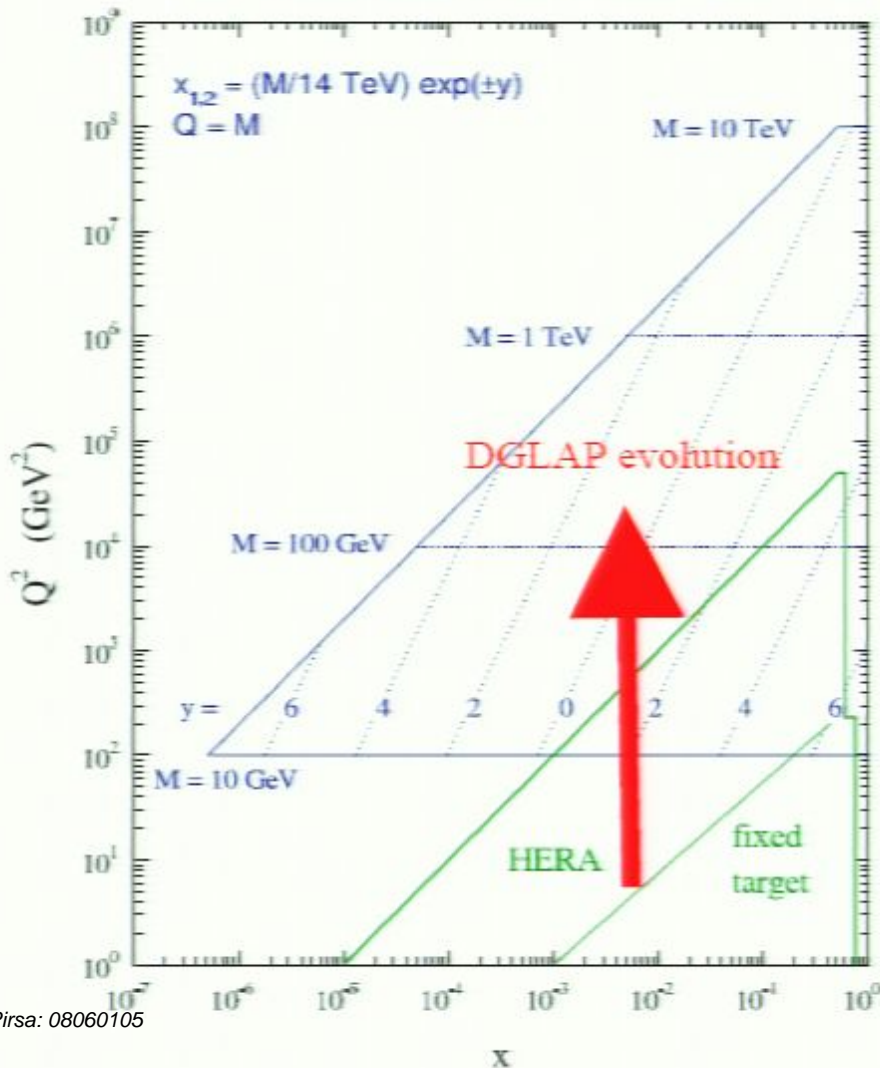

NC Polarisation Asymmetry

$$A^{\pm} = \frac{2}{P_R - P_L} \cdot \frac{\sigma^{\pm}(P_R) - \sigma^{\pm}(P_L)}{\sigma^{\pm}(P_R) + \sigma^{\pm}(P_L)}$$

- Observe $A^{\pm} \neq 0$
- First evidence of parity violation in NC $e^{\pm}p$ scattering at high Q^2 ($\sim 10^{-18}\text{m}$)

Structure of the proton

A single particle

Proton momentum fraction x

Three valence quarks

Three valence quarks with interactions

Valence and sea quarks with interactions

Wavelength of probe
Increasing resolution

- Structure depends on resolution (Q^2)
- Quark density = Probability that a quark carries momentum fraction x
- Known as Parton Density Functions (PDFs)
- Extracted from fits to data (QCD fits)

HERA - LHC Kinematic Plane

LHC parton kinematics

- DGLAP QCD evolution provides Q^2 dependence but x dependence comes from data
- HERA covers a very important region for the LHC
- Reliable PDFs needed to describe the proton structure