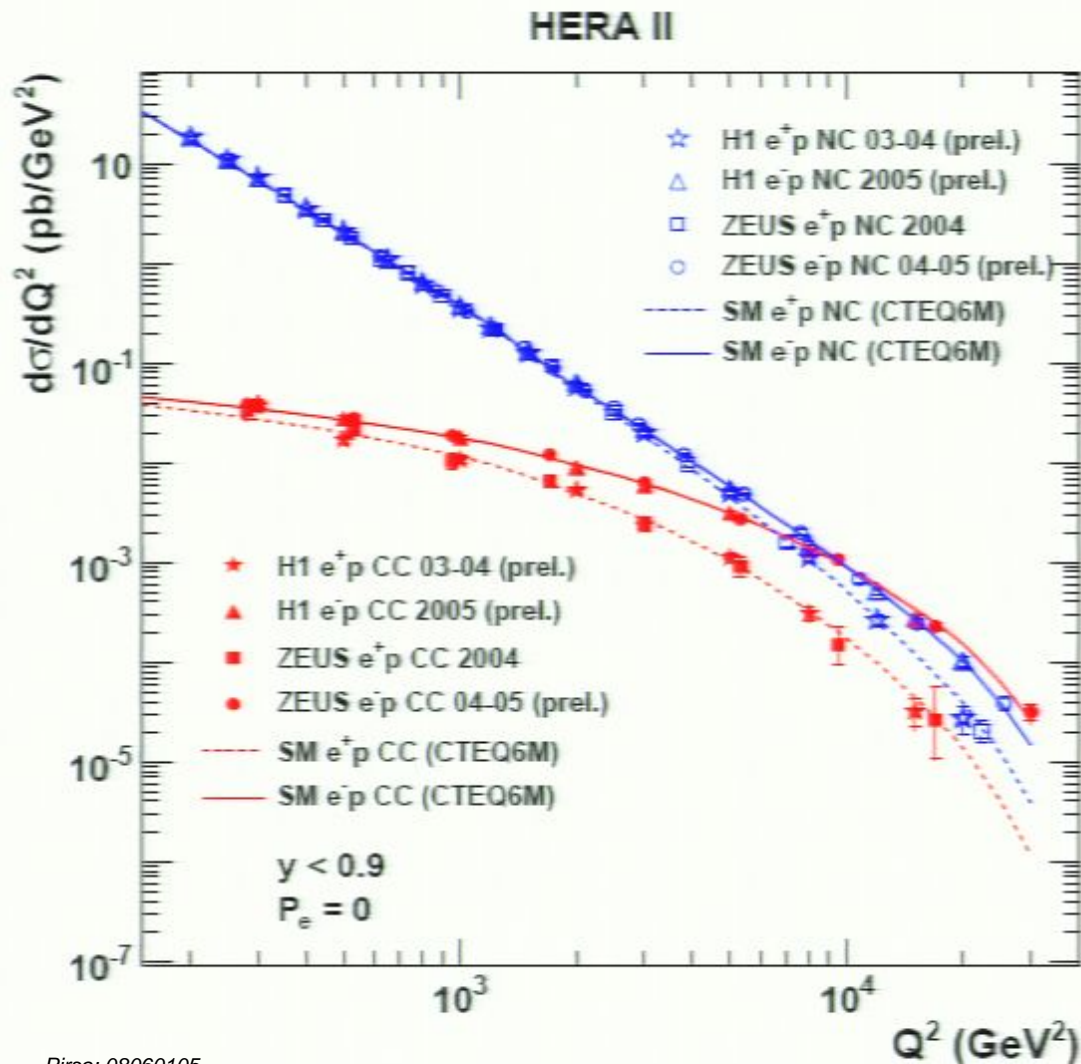

NC & CC Unpolarised Cross Sections

- NC cross section dominated by photon exchange
- Sensitive to the massive Z^0 contribution at high Q^2
- EW unification as NC and CC cross sections become similar