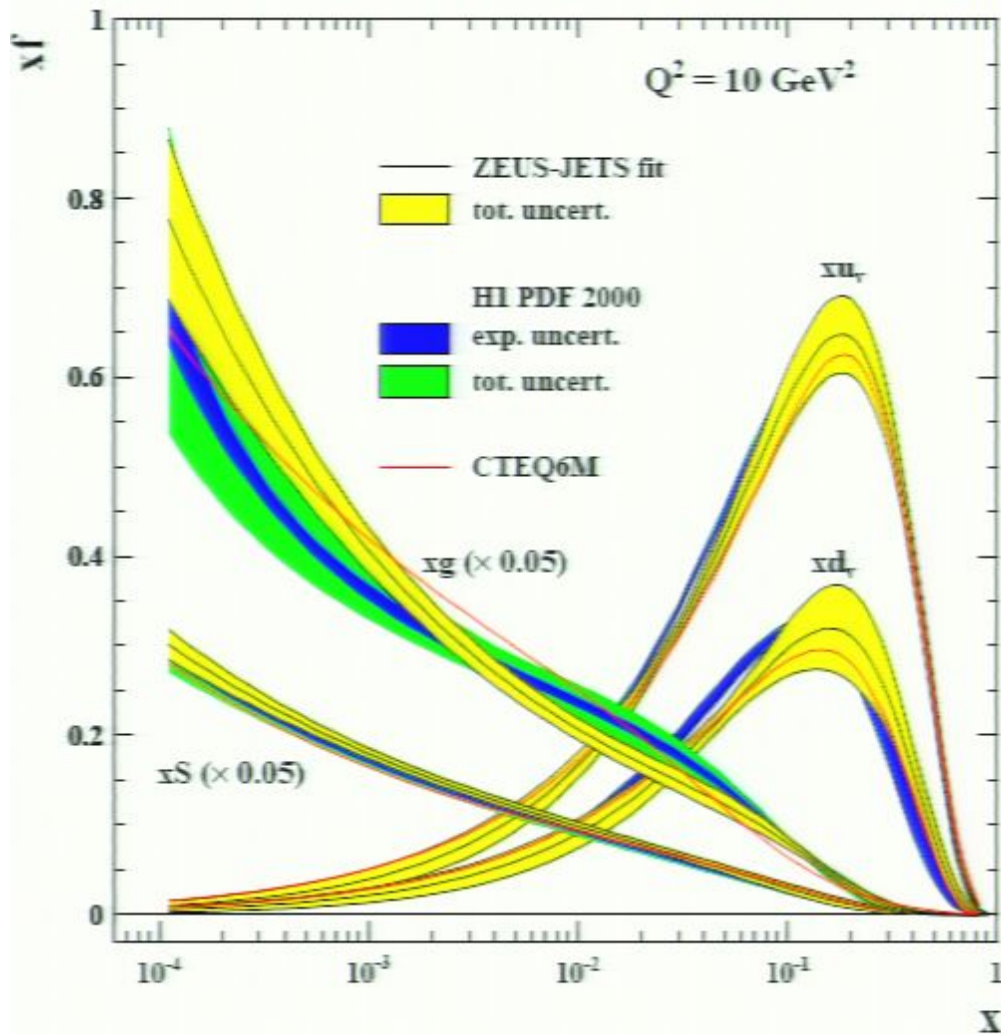

H1 and ZEUS PDF fits

- ZEUS-pol includes new polarised data
- Improved uncertainties