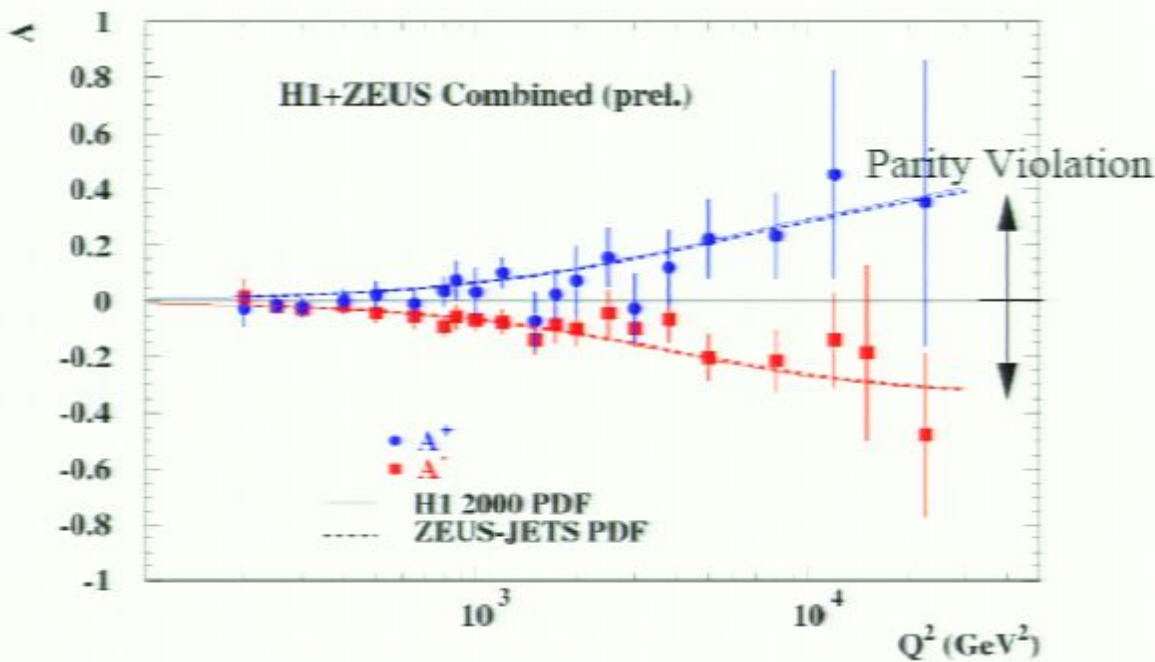

NC Polarisation Asymmetry

$$A^{\pm} = \frac{2}{P_R - P_L} \cdot \frac{\sigma^{\pm}(P_R) - \sigma^{\pm}(P_L)}{\sigma^{\pm}(P_R) + \sigma^{\pm}(P_L)}$$

- Observe $A^{\pm} \neq 0$
- First evidence of parity violation in NC $e^{\pm}p$ scattering at high Q^2 ($\sim 10^{-18}\text{m}$)