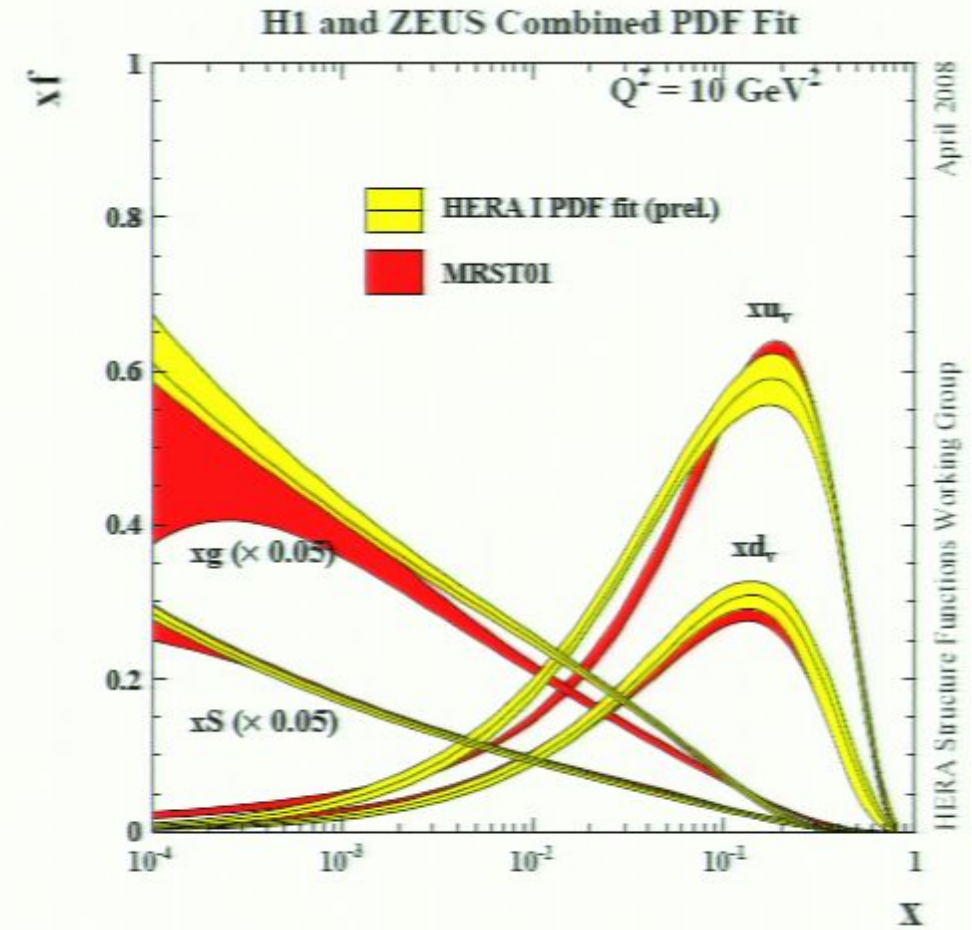

HERA I PDF

- HERA I PDF fitted using combined H1 and ZEUS data
- Impressive precision compared to global fits