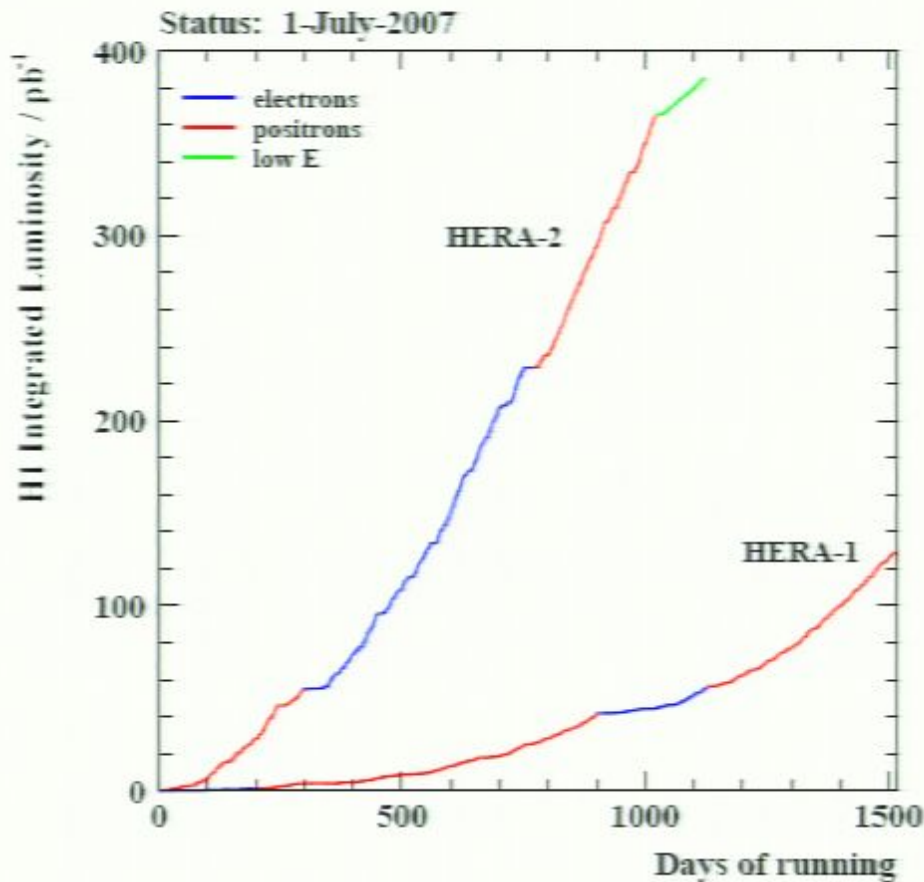

HERA Operation

- Approximately 1 fb^{-1} of data collected by H1 + ZEUS