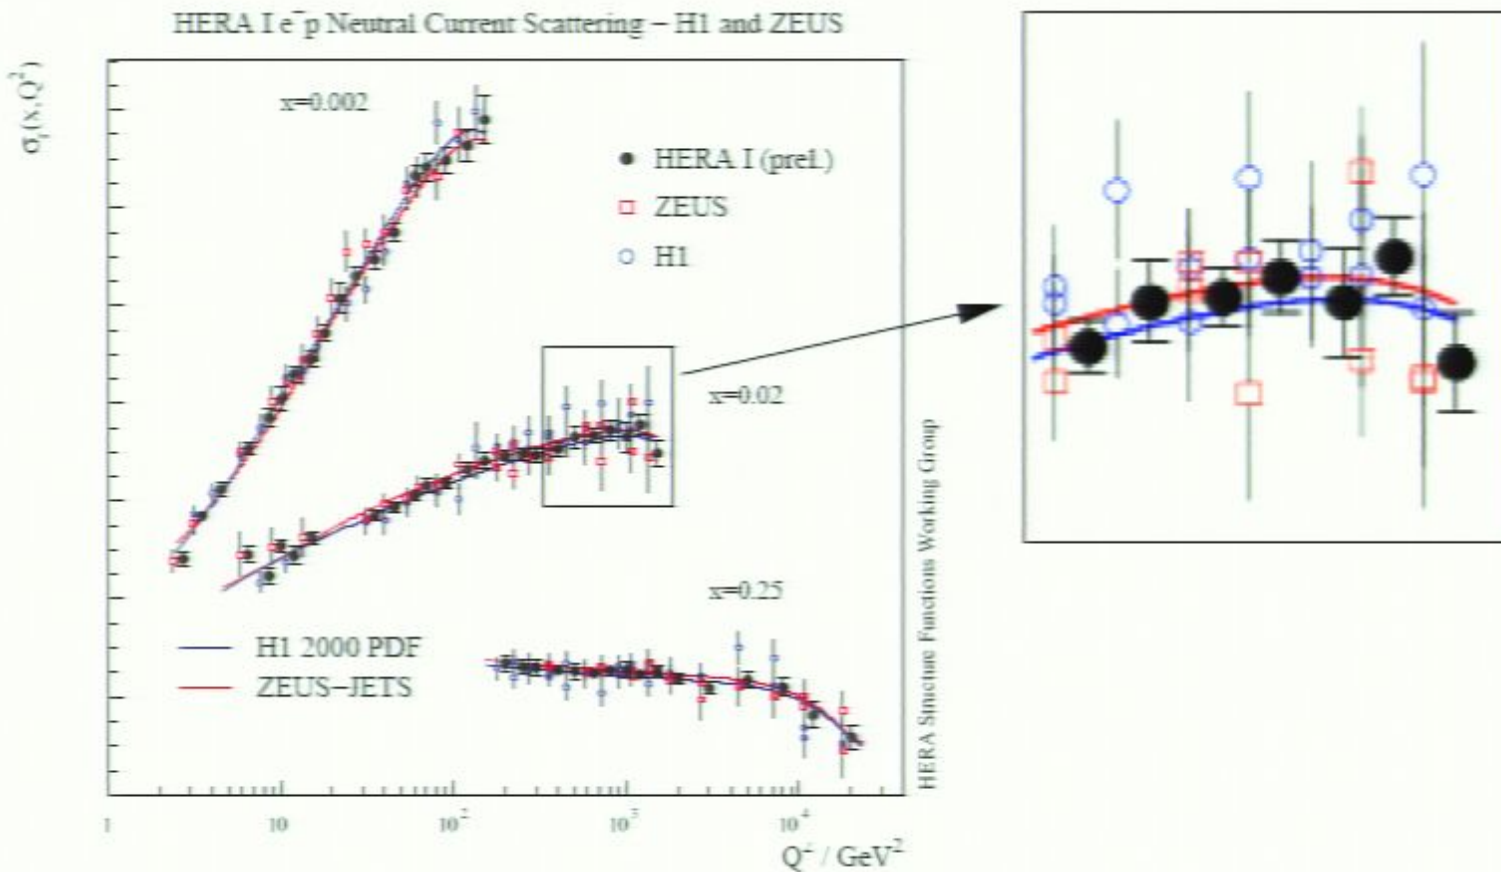

HERA I combined CC and NC results

- H1 and ZEUS are very active in combining DIS results
- Experiments “cross calibrate” each other

Pirsa: 08060105 ■ Uncertainties improved by more than $\sqrt{2}$ in some regions Page 21/59