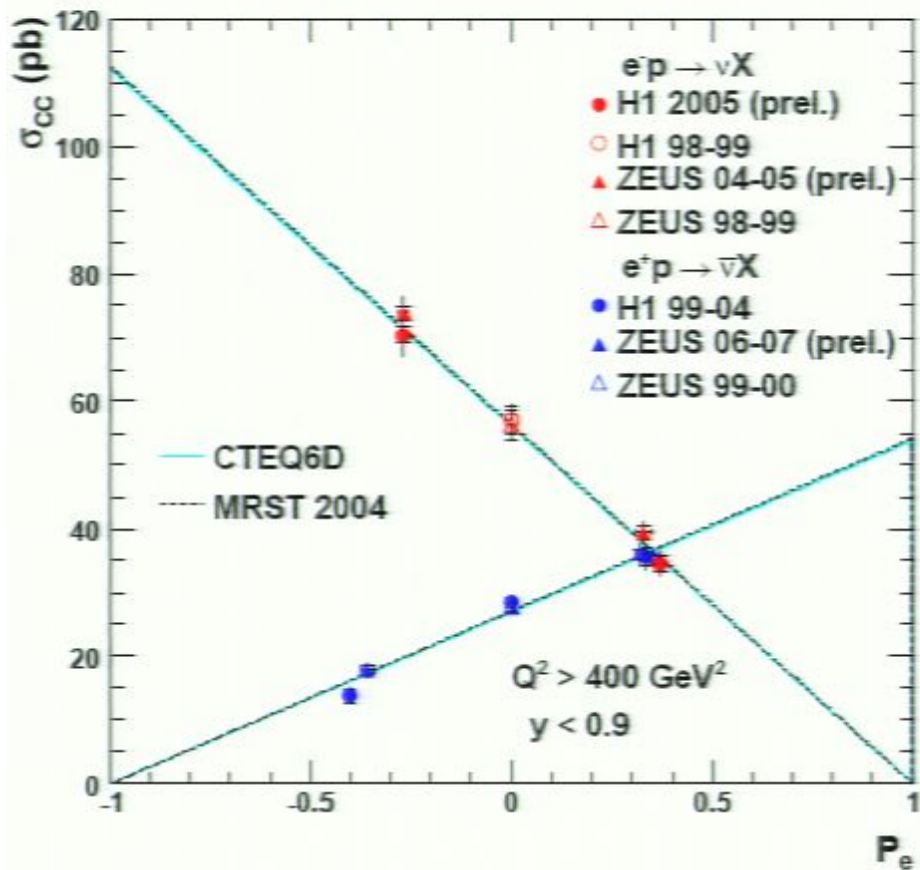

CC Polarised Cross Sections

Charged Current $e^\pm p$ Scattering

$$\sigma_{CC}^{e^\pm p}(P_e) = (1 \pm P_e) \sigma_{CC}^{e^\pm p}(P_e = 0)$$

- Linear dependence with lepton polarisation
- No evidence of right-handed currents